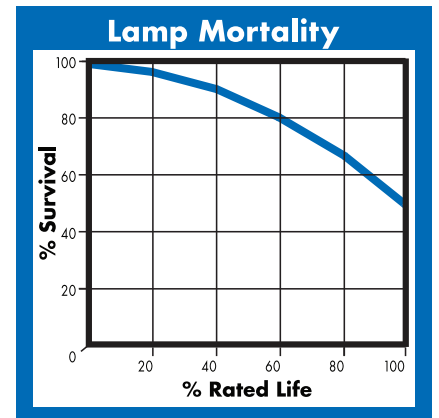

(800) 451-2606

6675 Parkland Blvd., Suite 100

Solon, Ohio 44139 USA

E-mail: Venture_Lighting@VentureLighting.com

VentureLighting.com

THIS LAMP CONFORMS TO FEDERAL STANDARD 21 CFR 1040.30
Complies with (CE), Low Voltage (CE), WEEE and RoHS Directives

Warning: This lamp can cause skin burn and eye inflammation from shortwave ultraviolet radiation if outer envelope of the lamp is broken or punctured. Do not use where people will remain for more than a few minutes unless adequate shielding or other safety precautions are used. Lamps that will automatically extinguish when outer envelope is broken or punctured are commercially available.