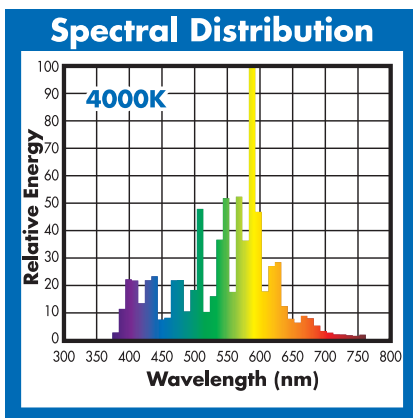

(800) 451-2606

6675 Parkland Blvd., Suite 100

Solon, Ohio 44139 USA

E-mail: Venture_Lighting@VentureLighting.com

VentureLighting.com

THIS LAMP CONFORMS TO FEDERAL STANDARD 21 CFR 1040.30
Complies with (CE), Low Voltage (CE), WEEE and RoHS Directives

Warning: This lamp can cause skin burn and eye inflammation from shortwave ultraviolet radiation if outer envelope of the lamp is broken or punctured. Do not use where people will remain for more than a few minutes unless adequate shielding or other safety precautions are used. Lamps that will automatically extinguish when outer envelope is broken or punctured are commercially available.