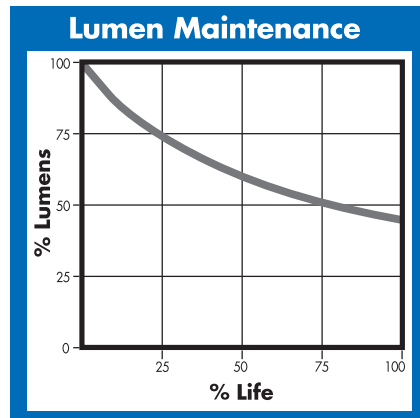

(800) 451-2606

6675 Parkland Blvd., Suite 100

Solon, Ohio 44139 USA

E-mail: Venture_Lighting@VentureLighting.com

VentureLighting.com

THIS LAMP CONFORMS TO FEDERAL STANDARD 21 CFR 1040.30
Complies with (CE), Low Voltage (CE), WEEE and RoHS Directives

Warning: This lamp can cause skin burn and eye inflammation from shortwave ultraviolet radiation if outer envelope of the lamp is broken or punctured. Do not use where people will remain for more than a few minutes unless adequate shielding or other safety precautions are used. Lamps that will automatically extinguish when outer envelope is broken or punctured are commercially available.